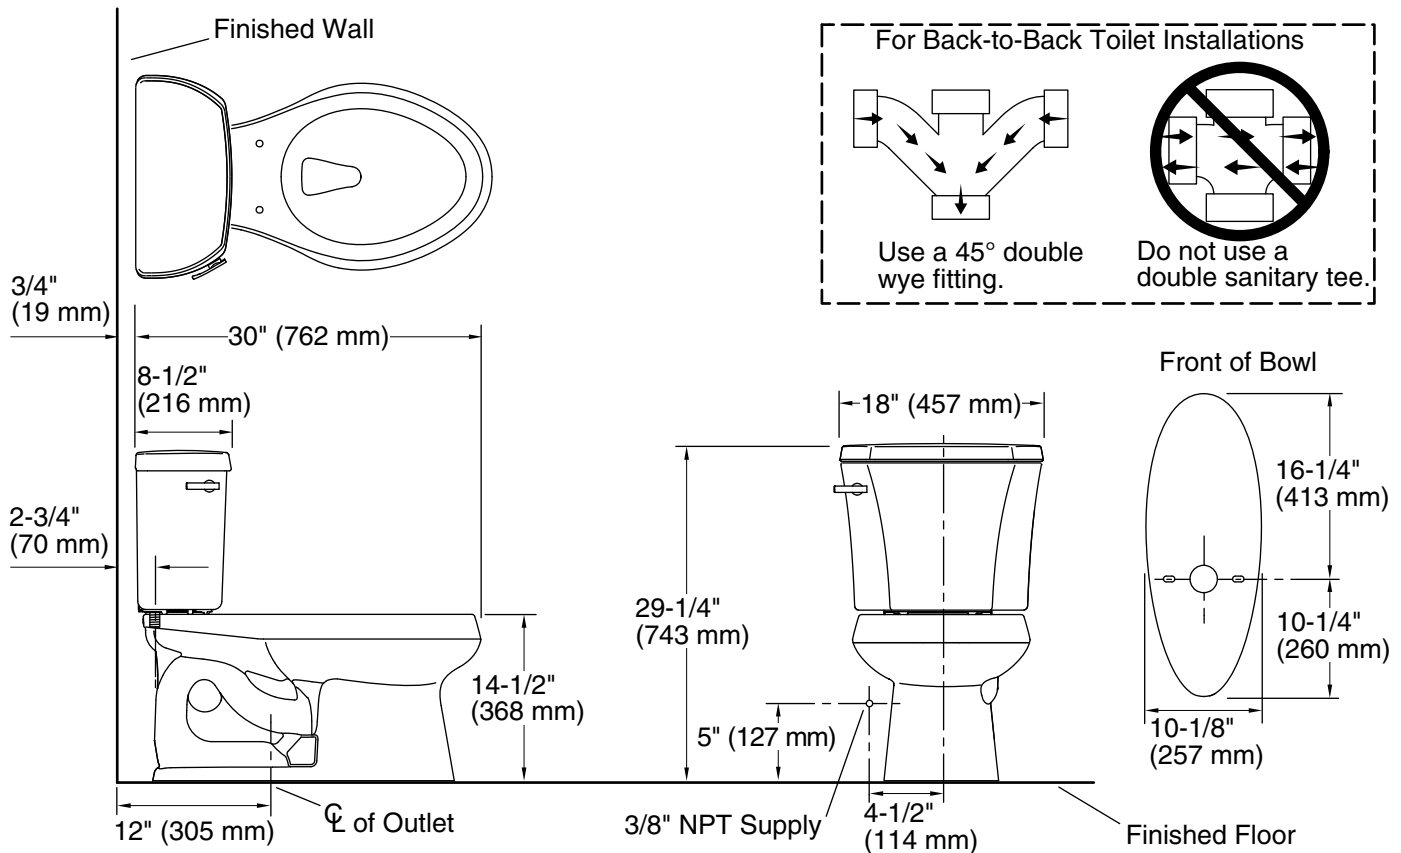

Installation

- Standard 12" (305 mm) rough-in
- Three-bolt quick-connect installation
- Seat and supply line sold separately

Water Conservation & Rebates

- Eligible for consumer rebates in some municipalities

THE BOLD LOOK
OF **KOHLER**®

Technical Information

All product dimensions are nominal.

Toilet type:	Floor-mount
Waste Outlet:	Floor
Bowl shape:	Elongated
Flush type:	Class Five Single-Flush
Trap passageway:	2-1/8" (54 mm)
Water surface size:	11-1/4" x 8-1/4" (286 mm x 210 mm)
Rim to water surface:	5-1/4" (133 mm)
Rough-in:	12" (305 mm)
Seat-mounting holes:	5-1/2" (140 mm)

Notes

Install this product according to the installation instructions.

For back-to-back toilet installations: Use only a 45° double wye fitting.